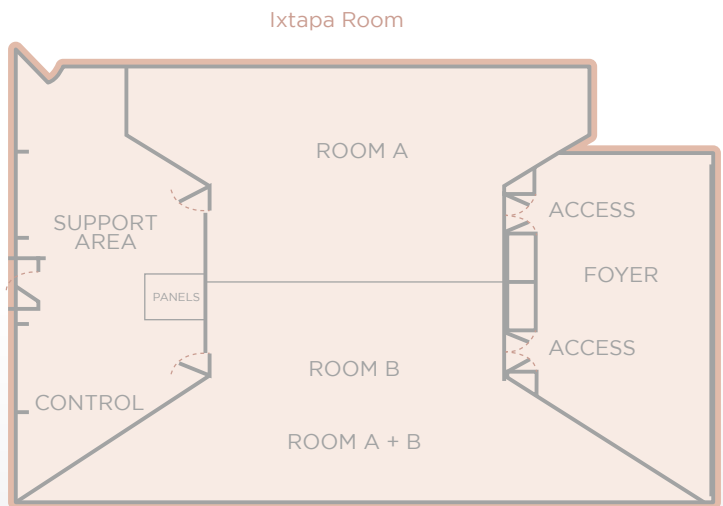

EMERGENCY EXIT

ROOMS	NATURAL LIGHT	sqft	LONG	WIDE	HIGH	COCKTAIL	MEETINGS	IMPERIAL	BANQUET	SCHOOL	U FORM	CONFERENCE
IXTAPA I	Ocean View	1603.64	62.97	65.87	64.58	46 pax	09 pax	06 pax	40 pax	30 pax	6 pax	40 pax
IXTAPA II	Ocean View	1743.75	62.97	65.87	64.58	46 pax	09 pax	06 pax	40 pax	60 pax	6 pax	40 pax
IXTAPA	Ocean View	3347.58	125.94	65.87	64.58	92 pax	18 pax	13 pax	80 pax	60 pax	14 pax	80 pax
TAXCO	Ocean View	861.11	120.56	50.91	50.91	16 pax	08 pax	10 pax	12 pax	16 pax	08 pax	20 pax